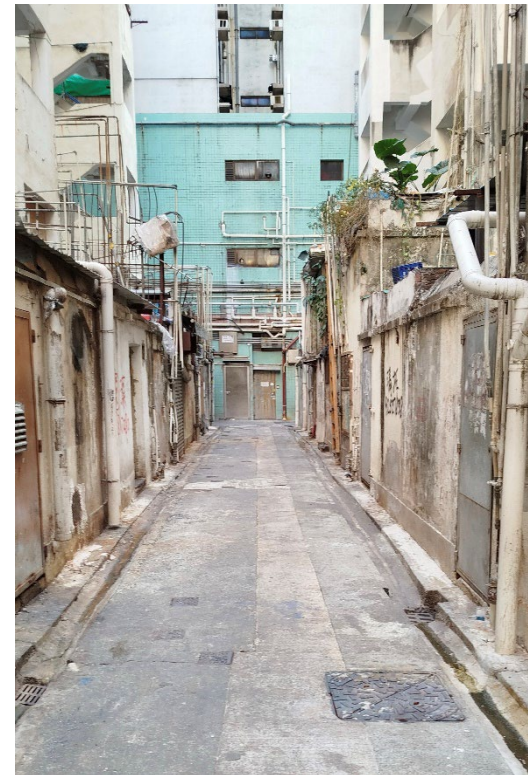

After (Photo(s) taken in February 2025)