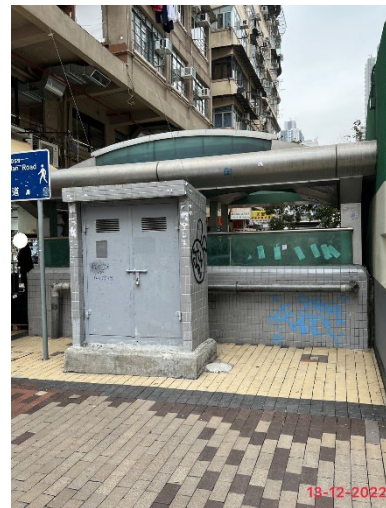

Serial no.	BS-000238
District	Sham Shui Po
Address	Wall of pedestrian subway across Cheung Sha Wan Road (near Kweilin Street)
Key issue(s)	Graffiti

Before