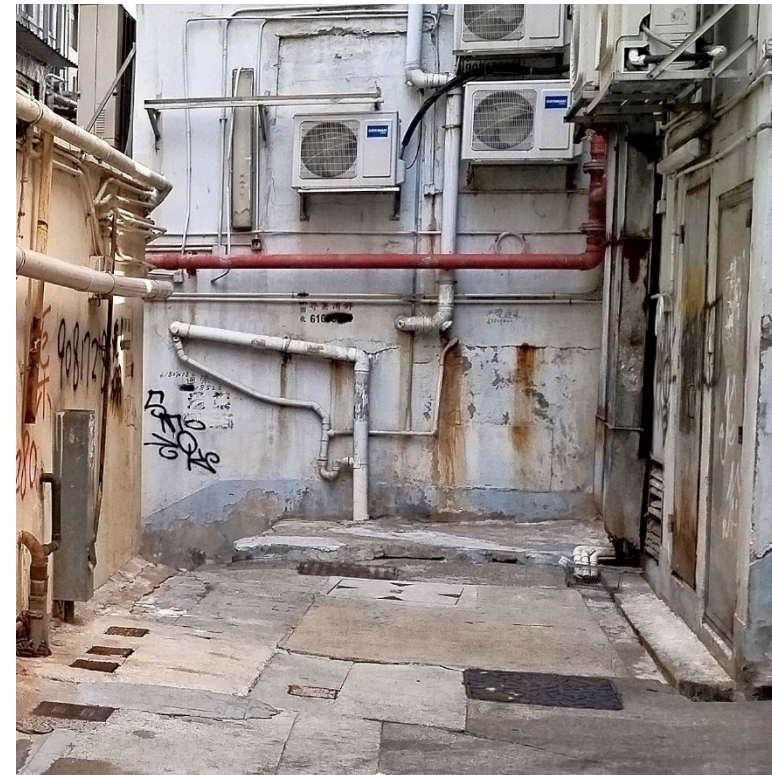

After (Photo(s) taken in February 2025)

Removed from the list of hygiene black spots in March 2025