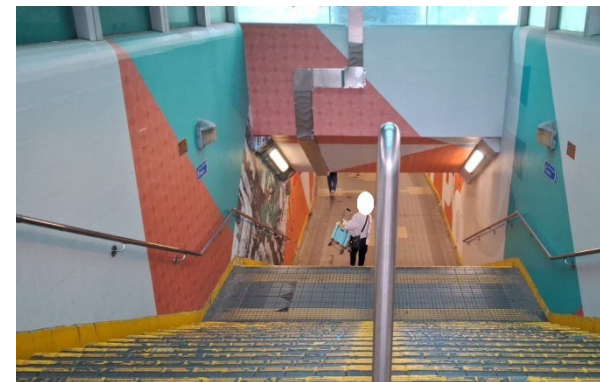

After (Photo(s) taken in February 2025)

Removed from the list of hygiene black spots in March 2025