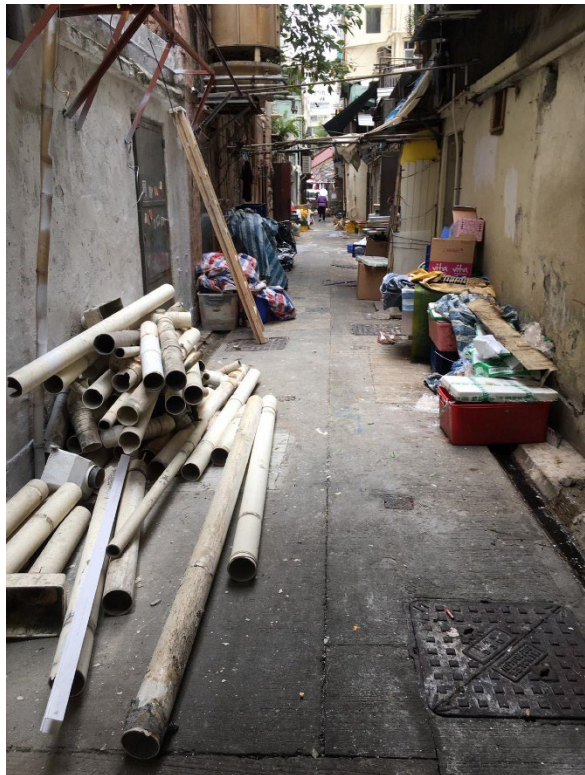

Serial no.	BS-000248
District	Sham Shui Po
Address	253-275 Tai Nan Street
Key issue(s)	Rodent infestation

Before