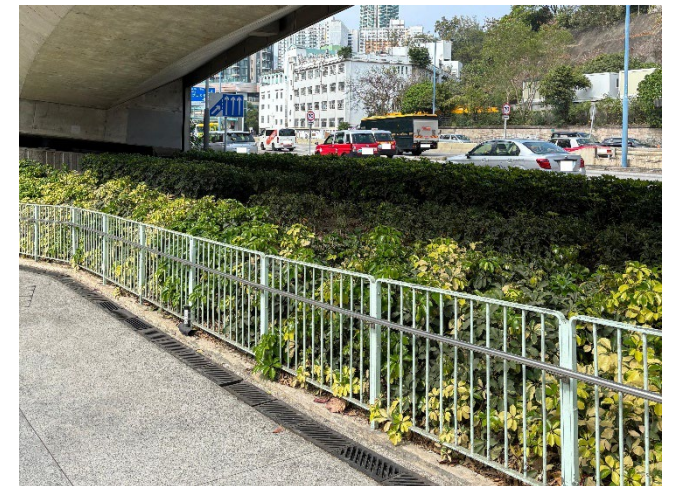

After (Photo(s) taken in February 2025)