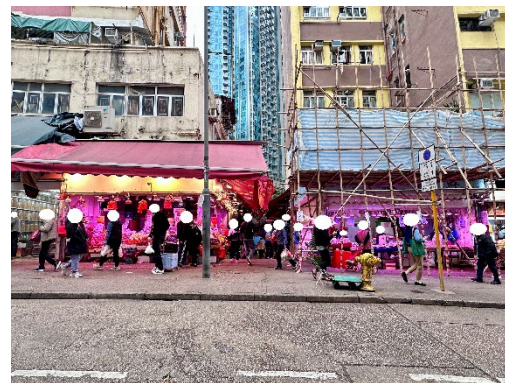

After (Photo(s) taken in February 2025)

Removed from the list of hygiene black spots in March 2025

Serial no.	BS-000734
District	Kwun Tong
Address	Walkway outside CLP substation, 3 Shui Ning Street
Key issue(s)	Shop front extension; Environmental hygiene problem