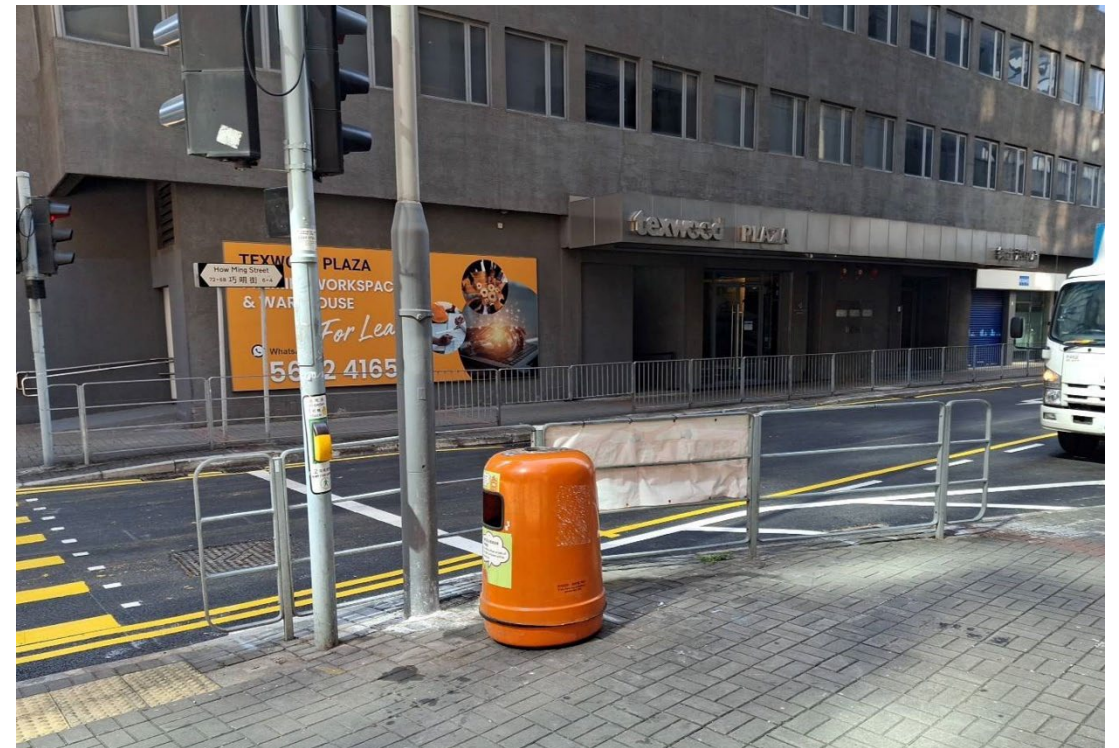

After (Photo(s) taken in February 2025)

Removed from the list of hygiene black spots in March 2025