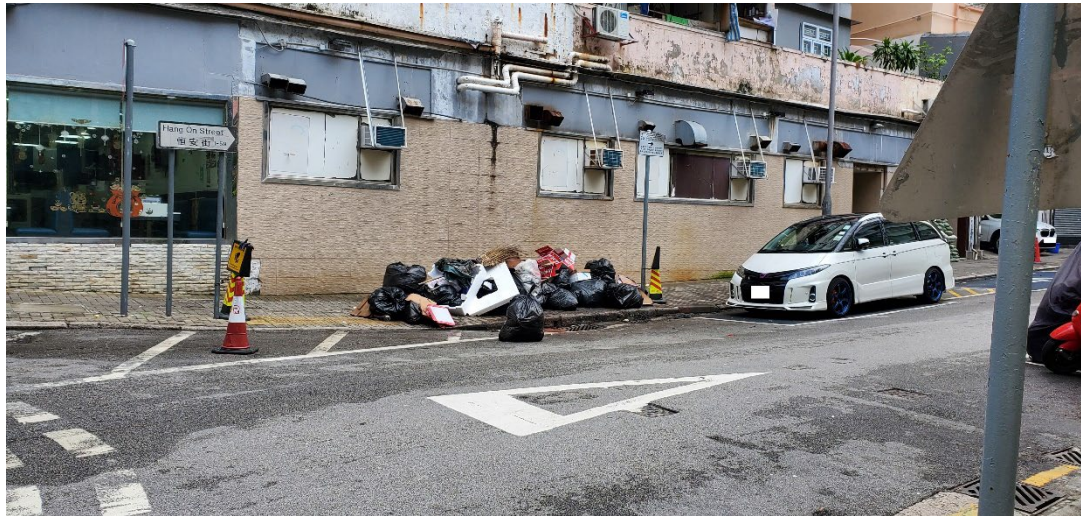

Serial no.	BS-000204
District	Kwun Tong
Address	Public area at and in the vicinity of 41 Hang On Street, Kwun Tong
Key issue(s)	Environmental hygiene problem

Before