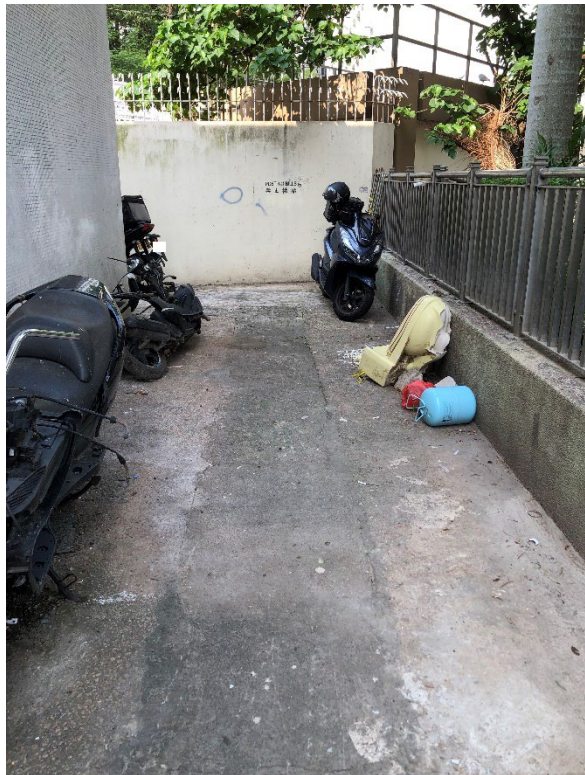

Serial no.	BS-000200
District	Kwun Tong
Address	Public area in the vicinity of Wan Hon Street/Hip Wo Street Rest Garden (Hip Wo Street and Wan Hon Street)
Key issue(s)	Rodent infestation

Before

After (Photo(s) taken in February 2025)