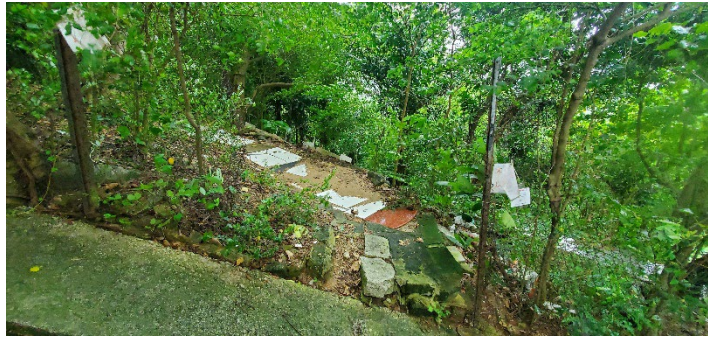

Serial no.	BS-000210
District	Kwun Tong
Address	Hill slope near the temple behind Choi Sing House
Key issue(s)	Environmental hygiene problem

Before