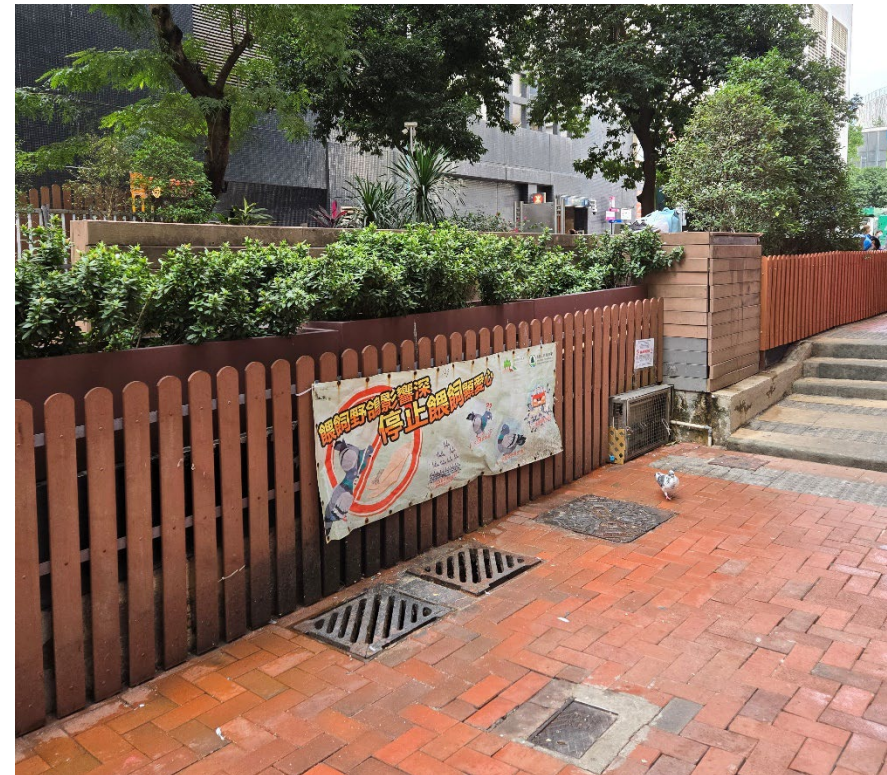

Before

After (Photo(s) taken in February 2025)

Removed from the list of hygiene black spots in March 2025

|                     |  |
|---------------------|--|
| <b>Serial no.</b>   | BS-000101  |
| <b>District</b>     | Wan Chai   |
| <b>Address</b>      | 3 Lau Sin Street and Lau Sin Street Temporary Sitting-out Area, Wan Chai |
| <b>Key issue(s)</b> | Rodent infestation   |

Before

After (Photo(s) taken in February 2025)

Removed from the list of hygiene black spots in March 2025

|                     |   |
|---------------------|---|
| <b>Serial no.</b>   | BS-000102   |
| <b>District</b>     | Wan Chai  |
| <b>Address</b>      | Rear lane between Tsing Fung Street and Gordon Road (rear lane of Victoria Mansion) |
| <b>Key issue(s)</b> | Rear lane hygiene problem   |