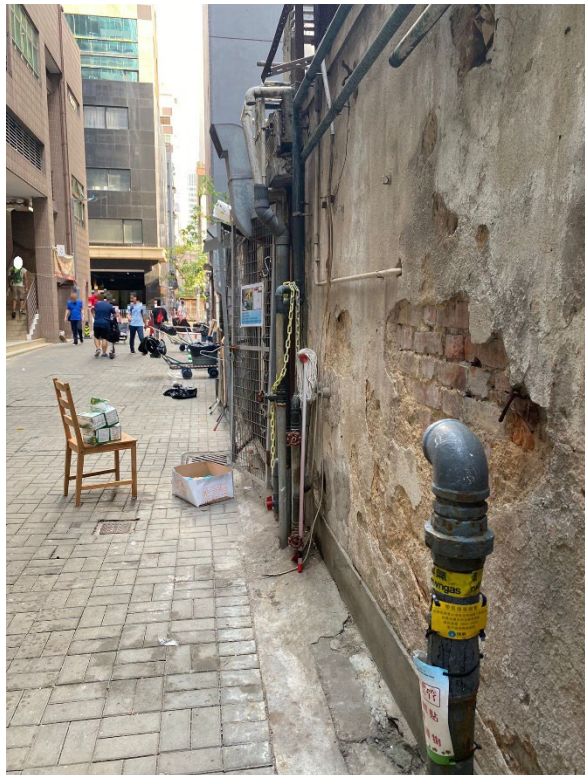

Serial no.	BS-000731
District	Wan Chai
Address	Walkway outside Wing Hing Street Public Toilet
Key issue(s)	Environmental hygiene problem

Before