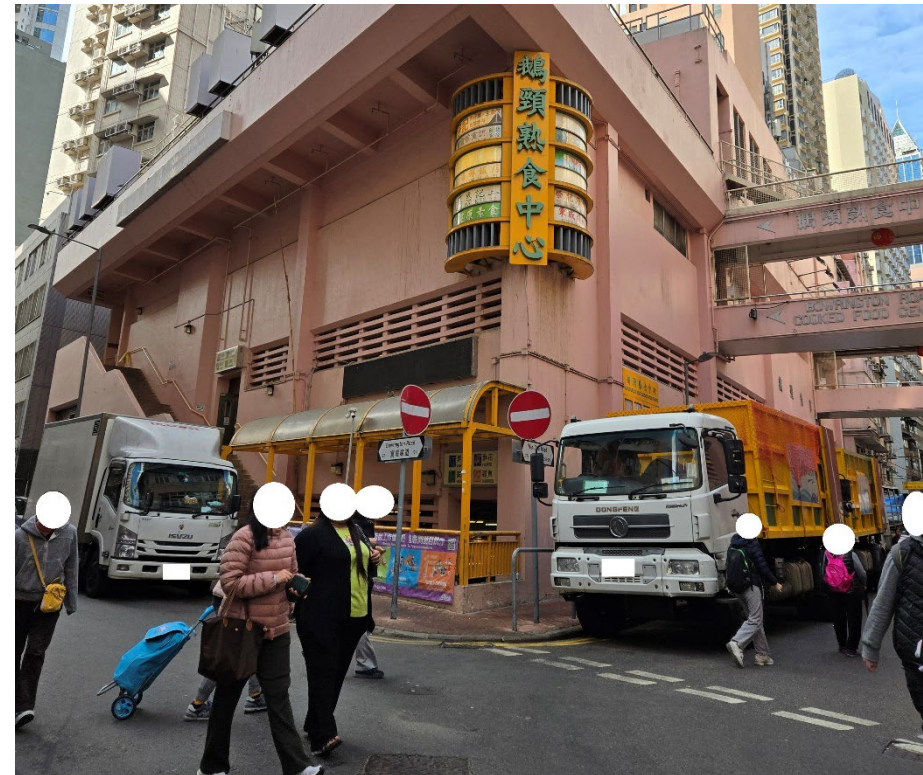

After (Photo(s) taken in February 2025)