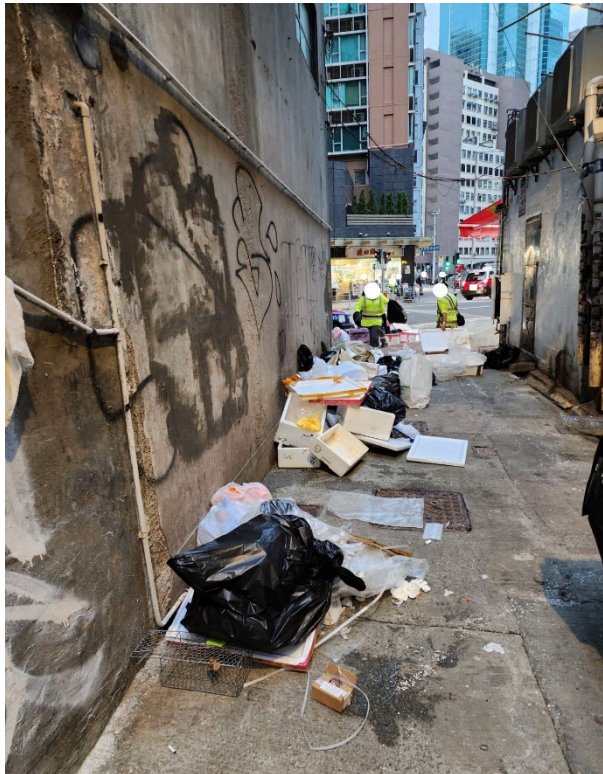

Serial no.	BS-000102
District	Wan Chai
Address	Rear lane between Tsing Fung Street and Gordon Road (rear lane of Victoria Mansion)
Key issue(s)	Rear lane hygiene problem

Before