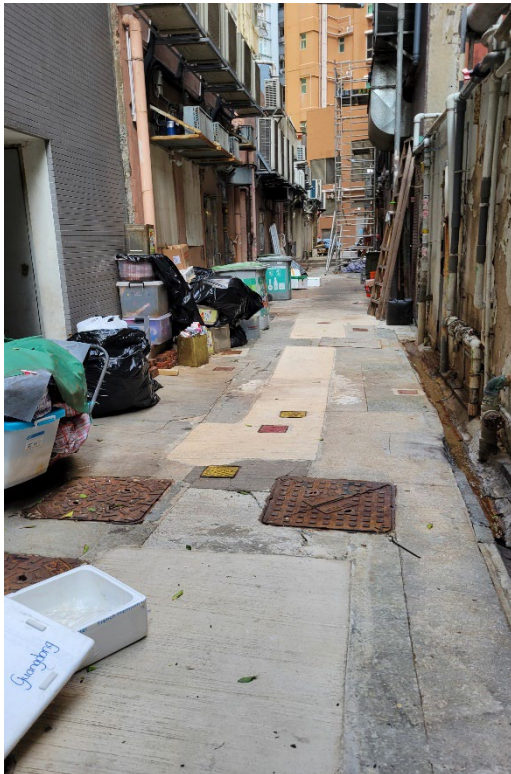

Before

After (Photo(s) taken in February 2025)

Removed from the list of hygiene black spots in March 2025

|                     |  |
|---------------------|--|
| <b>Serial no.</b>   | BS-000107                                    |
| <b>District</b>     | Wan Chai                                     |
| <b>Address</b>      | Wall of pedestrian subway across Sports Road |
| <b>Key issue(s)</b> | Graffiti                                     |