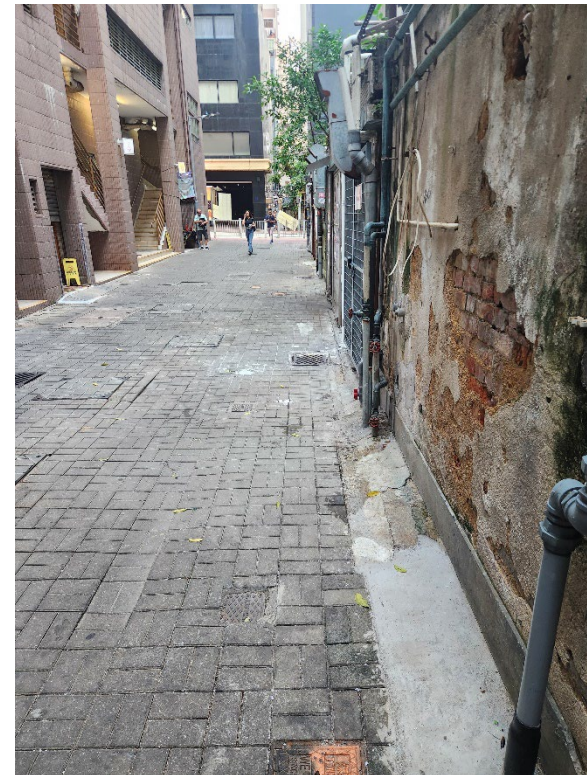

Before

After (Photo(s) taken in February 2025)

Removed from the list of hygiene black spots in March 2025

|                     |  |
|---------------------|--|
| <b>Serial no.</b>   | BS-000731                                      |
| <b>District</b>     | Wan Chai                                       |
| <b>Address</b>      | Walkway outside Wing Hing Street Public Toilet |
| <b>Key issue(s)</b> | Environmental hygiene problem                  |

Before

After (Photo(s) taken in August 2025)

Removed from the list of hygiene black spots in September 2025