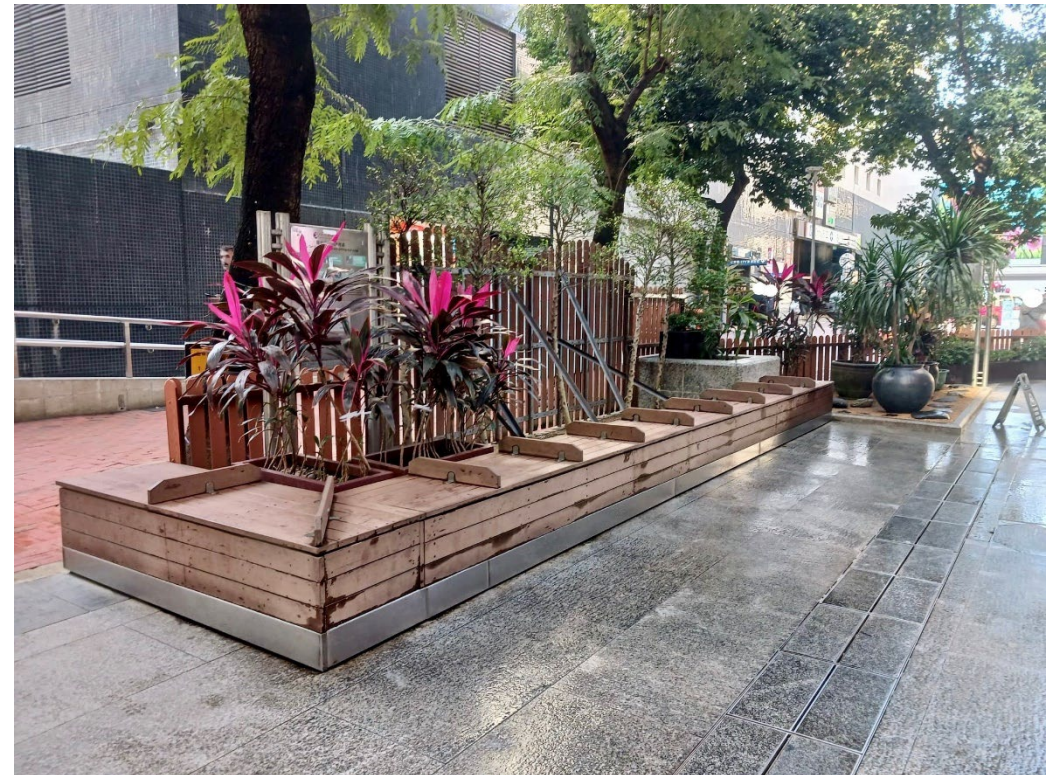

After (Photo(s) taken in February 2025)