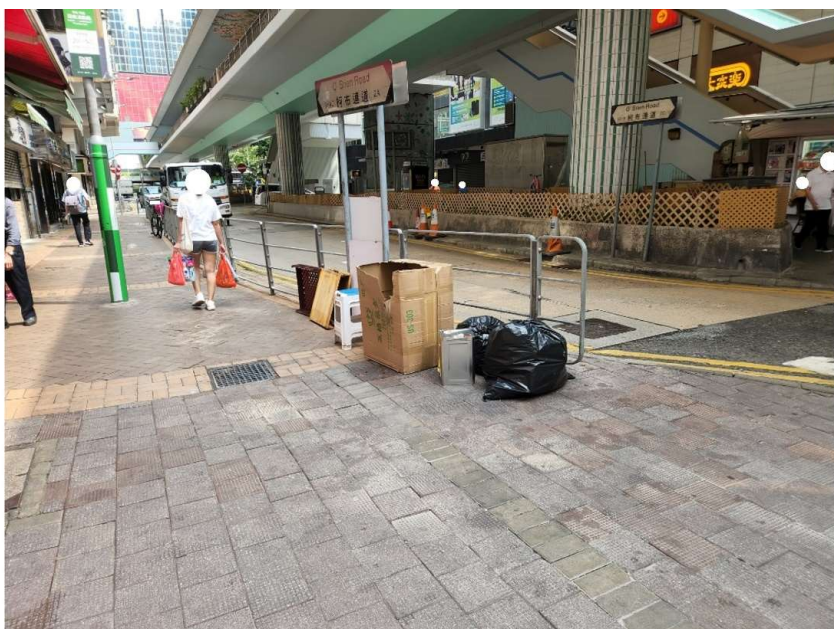

Serial no.	BS-000098
District	Wan Chai
Address	O'Brien Road, Wan Chai
Key issue(s)	Placing of articles and refuse disposal by restaurants

Before