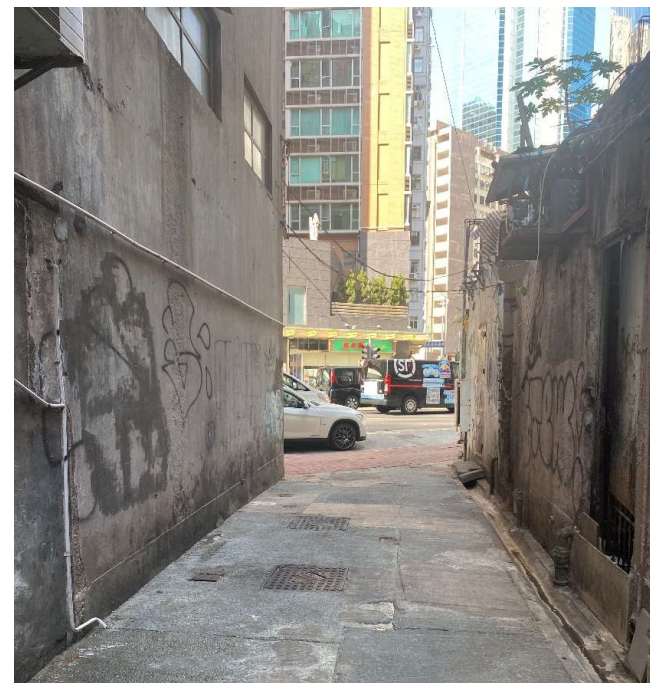

After (Photo(s) taken in February 2025)

Removed from the list of hygiene black spots in March 2025