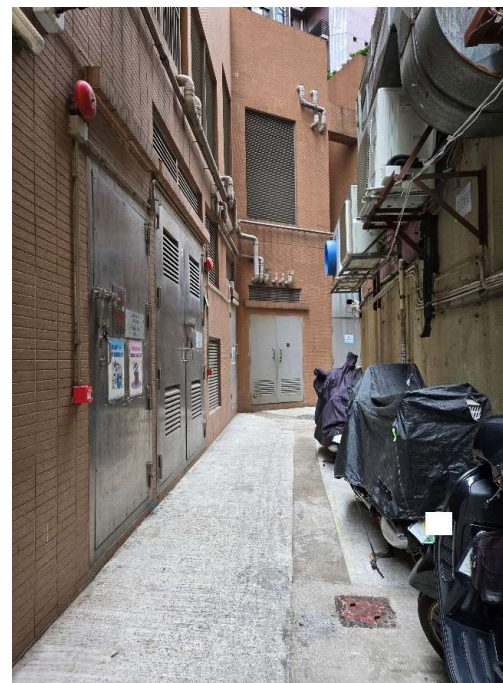

After (Photo(s) taken in February 2025)