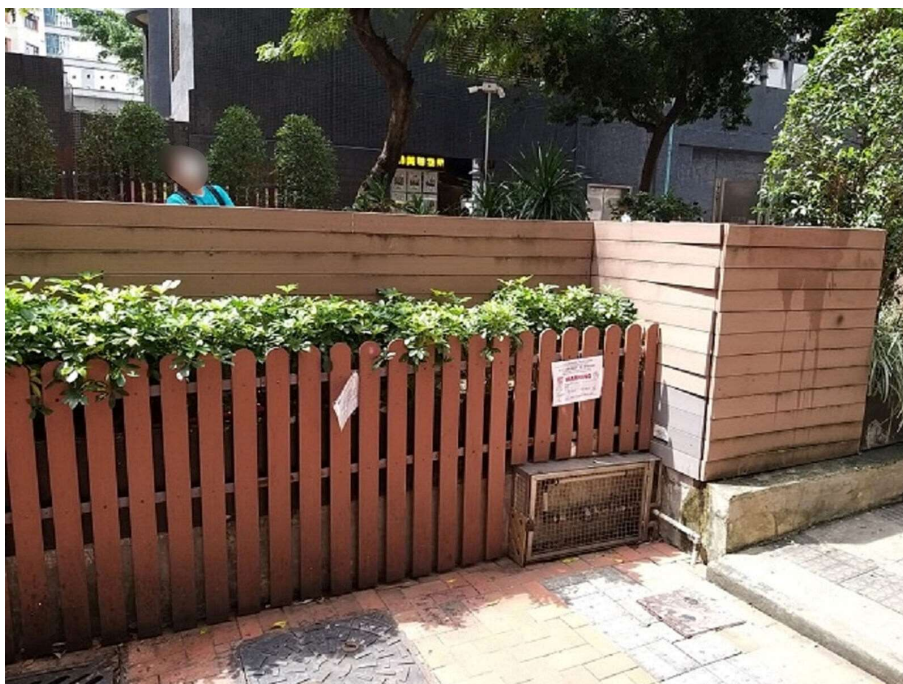

Serial no.	BS-000101
District	Wan Chai
Address	3 Lau Sin Street and Lau Sin Street Temporary Sitting-out Area, Wan Chai
Key issue(s)	Rodent infestation

Before