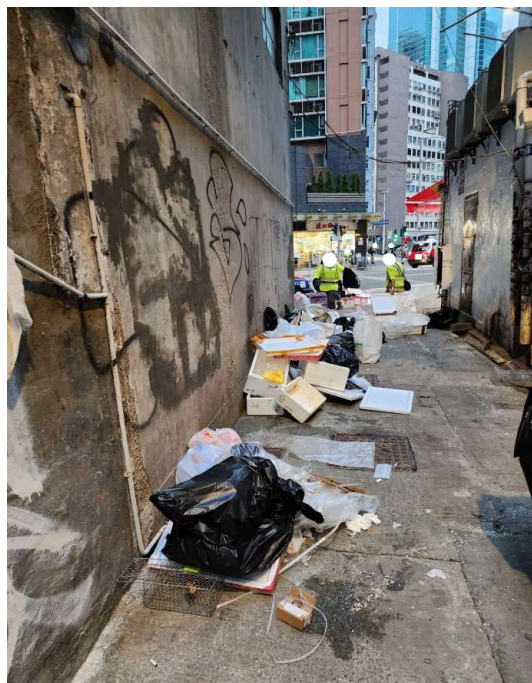

Serial no.	BS-000102
District	Wan Chai
Address	Rear lane between Tsing Fung Street and Gordon Road (rear lane of Victoria Mansion)
Key issue(s)	Rear lane hygiene problem

Before