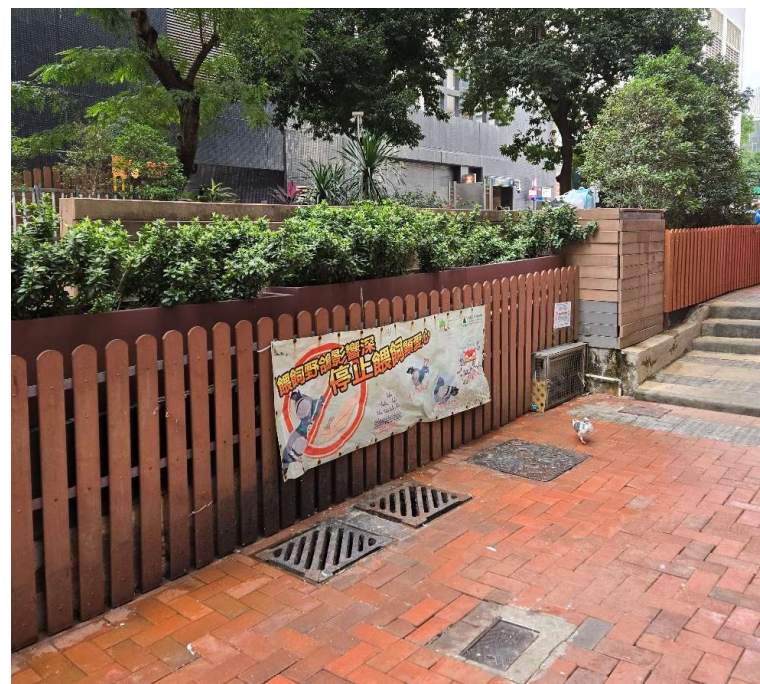

Before

After (Photo(s) taken in February 2025)

Removed from the list of hygiene black spots in March 2025

Serial no.	BS-000101
District	Wan Chai
Address	3 Lau Sin Street and Lau Sin Street Temporary Sitting-out Area, Wan Chai
Key issue(s)	Rodent infestation

Before

After (Photo(s) taken in February 2025)

Removed from the list of hygiene black spots in March 2025

Serial no.	BS-000102
District	Wan Chai
Address	Rear lane between Tsing Fung Street and Gordon Road (rear lane of Victoria Mansion)
Key issue(s)	Rear lane hygiene problem