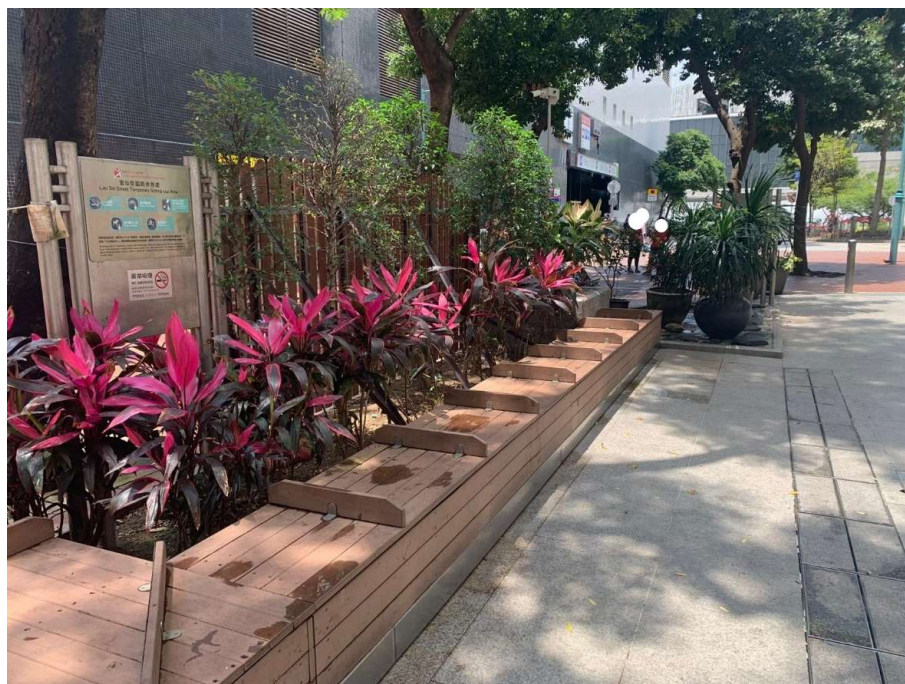

Serial no.	BS-000112
District	Wan Chai
Address	Lau Sin Street Temporary Sitting-out Area
Key issue(s)	Congregation of wild birds and environmental hygiene problems

Before