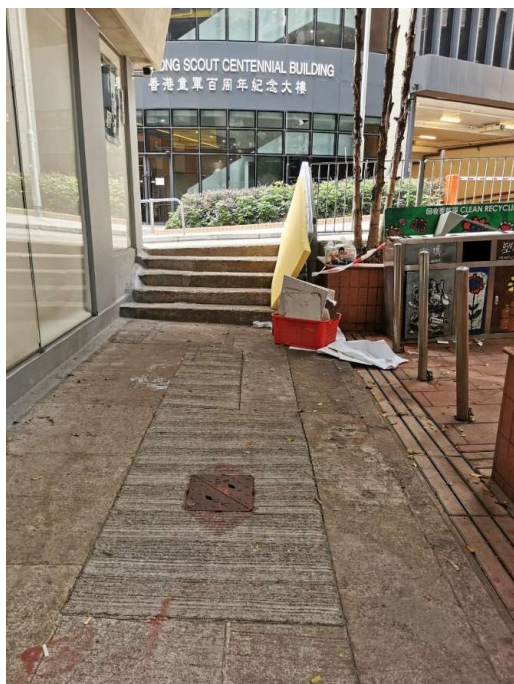

Before

After (Photo(s) taken in February 2025)

Removed from the list of hygiene black spots in March 2025

Serial no.	BS-000100
District	Wan Chai
Address	26-28 Yat Sin Street, Wan Chai
Key issue(s)	Rodent infestation

Before

After (Photo(s) taken in February 2025)

Removed from the list of hygiene black spots in March 2025

Serial no.	BS-000101
District	Wan Chai
Address	3 Lau Sin Street and Lau Sin Street Temporary Sitting-out Area, Wan Chai
Key issue(s)	Rodent infestation