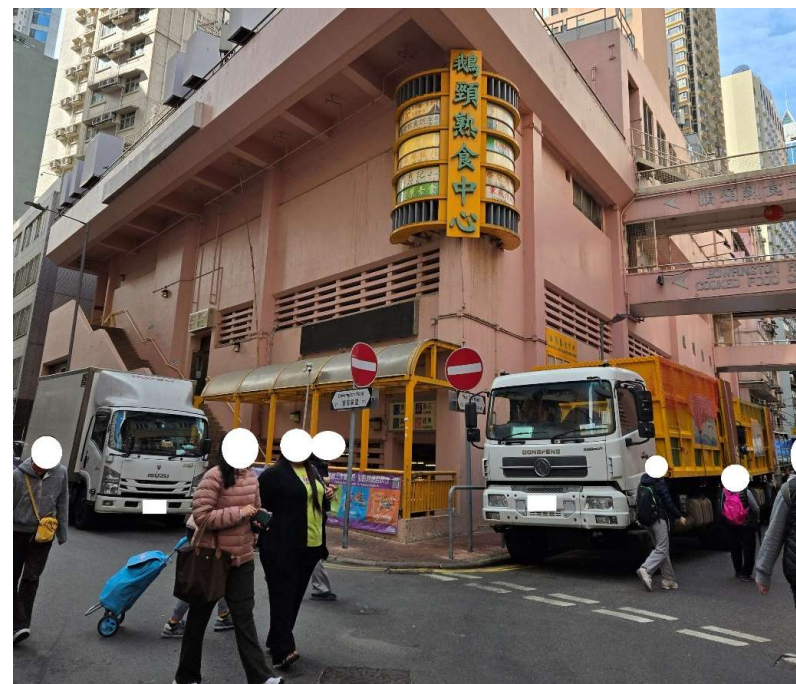

After (Photo(s) taken in February 2025)