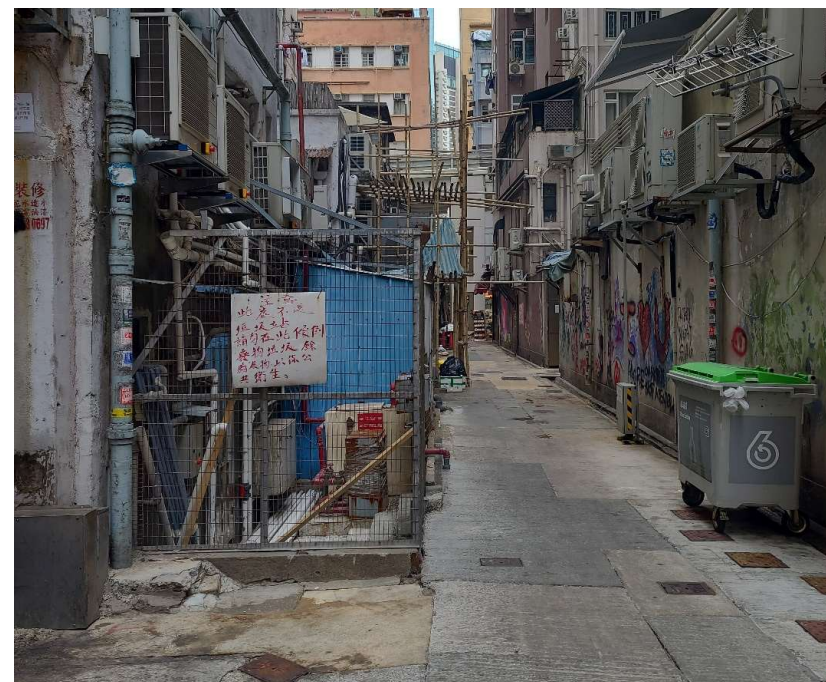

Before

After (Photo(s) taken in February 2025)

Removed from the list of hygiene black spots in March 2025

Serial no.	BS-000112
District	Wan Chai
Address	Lau Sin Street Temporary Sitting-out Area
Key issue(s)	Congregation of wild birds and environmental hygiene problems