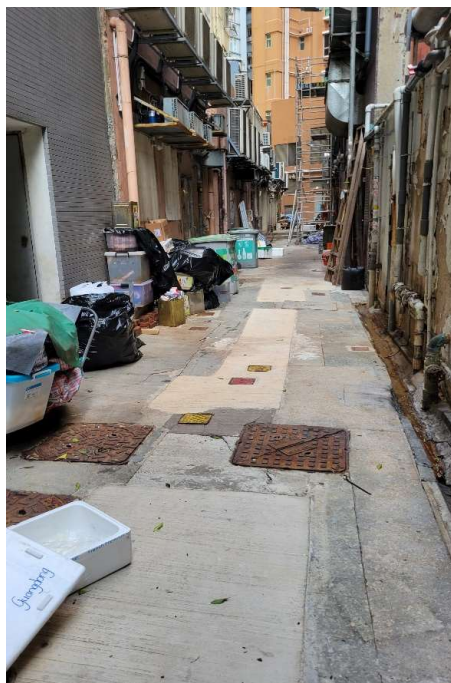

Before

After (Photo(s) taken in February 2025)

Removed from the list of hygiene black spots in March 2025

Serial no.	BS-000107
District	Wan Chai
Address	Wall of pedestrian subway across Sports Road
Key issue(s)	Graffiti