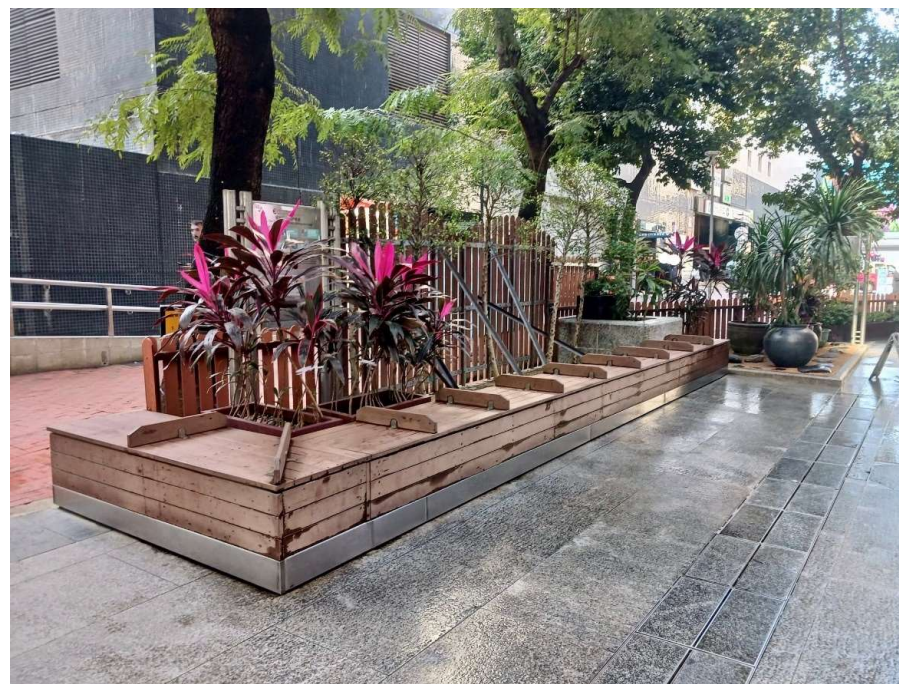

After (Photo(s) taken in February 2025)