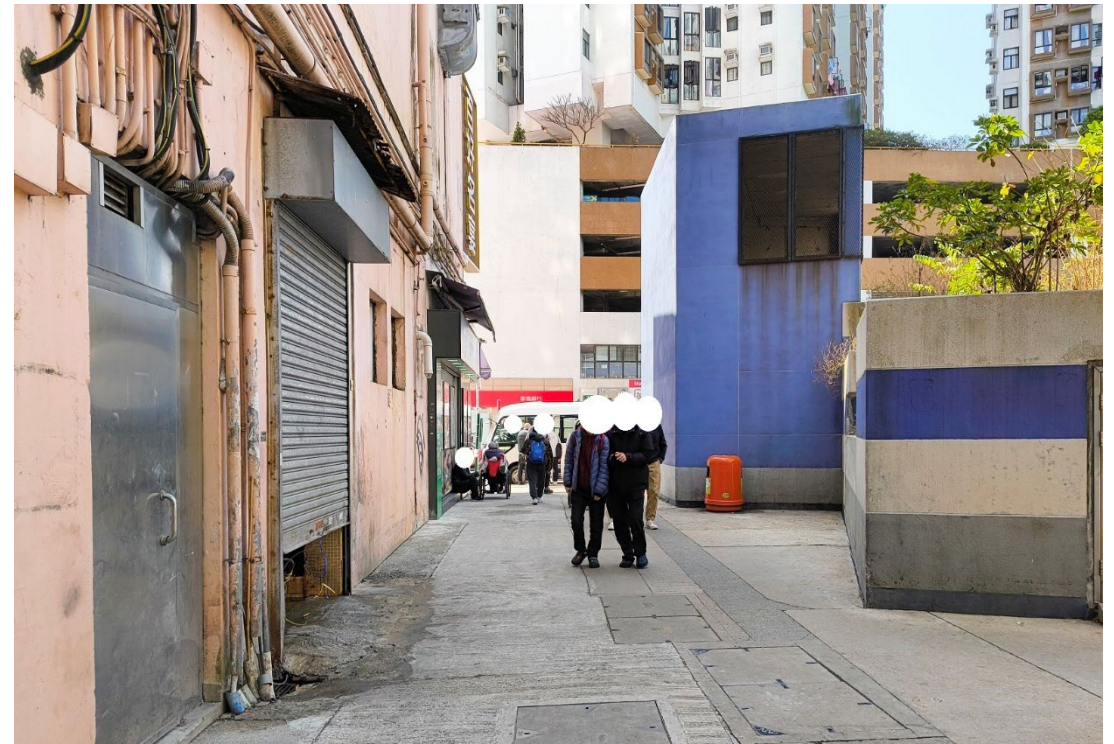

After (Photo(s) taken in February 2025)

Removed from the list of hygiene black spots in March 2025