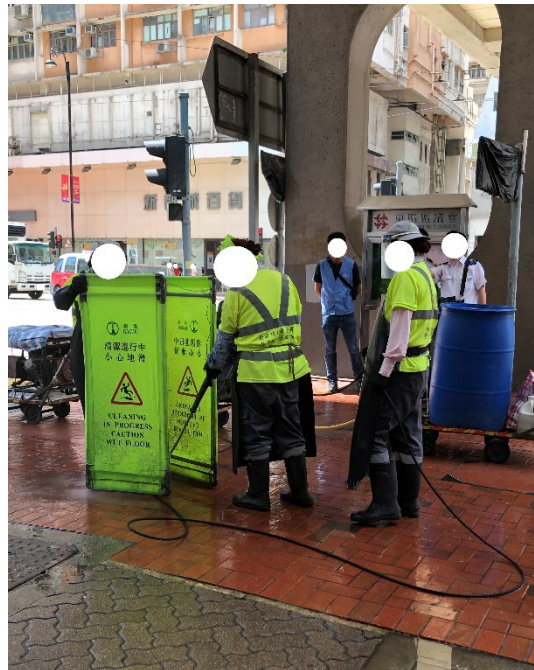

After (Photo(s) taken in August 2025)