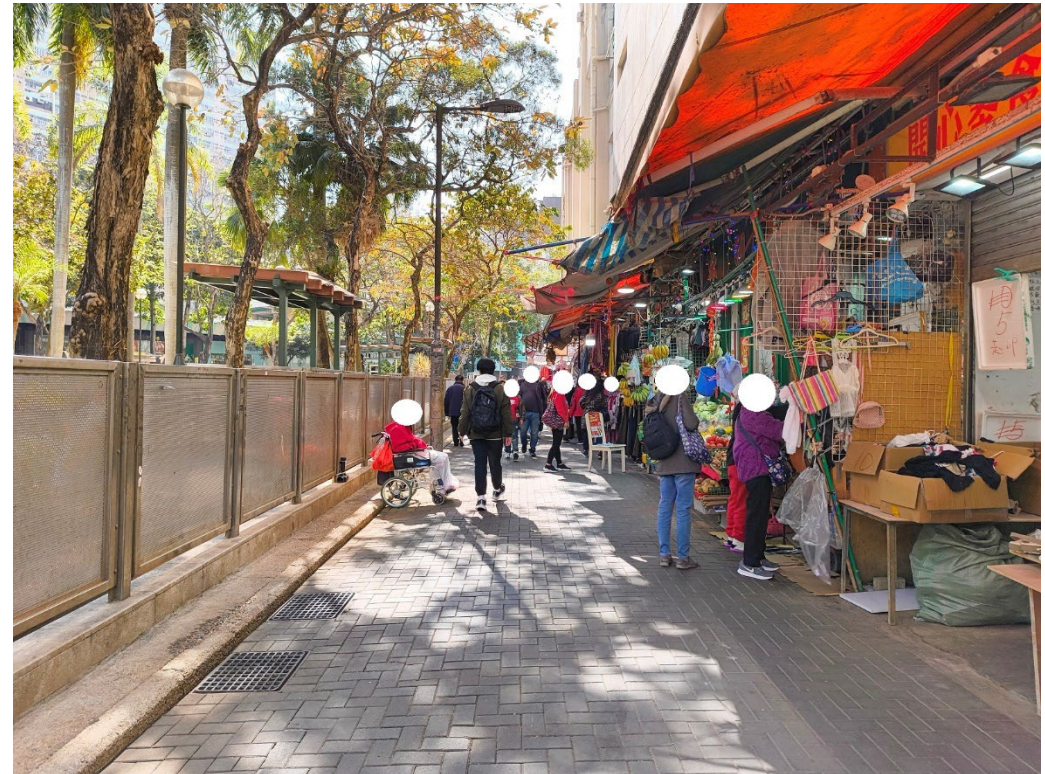

After (Photo(s) taken in February 2025)