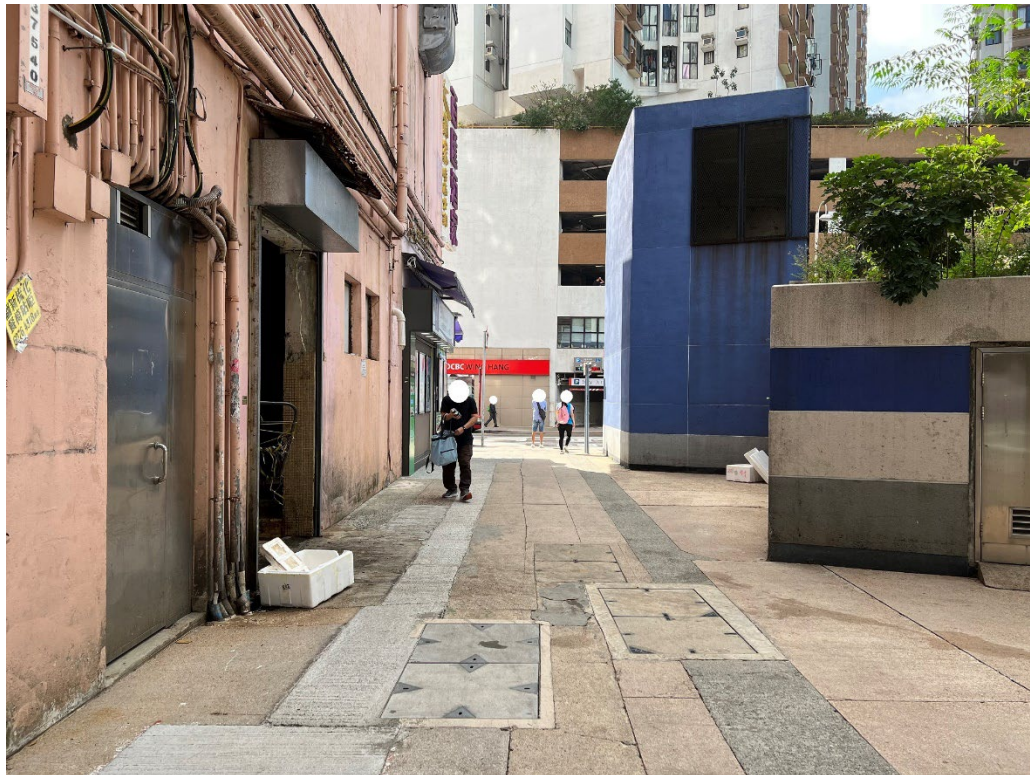

Serial no.	BS-000079
District	Eastern
Address	Walkway adjacent to MTR Shau Kei Wan Station - Exit C
Key issue(s)	Environmental hygiene problem

Before