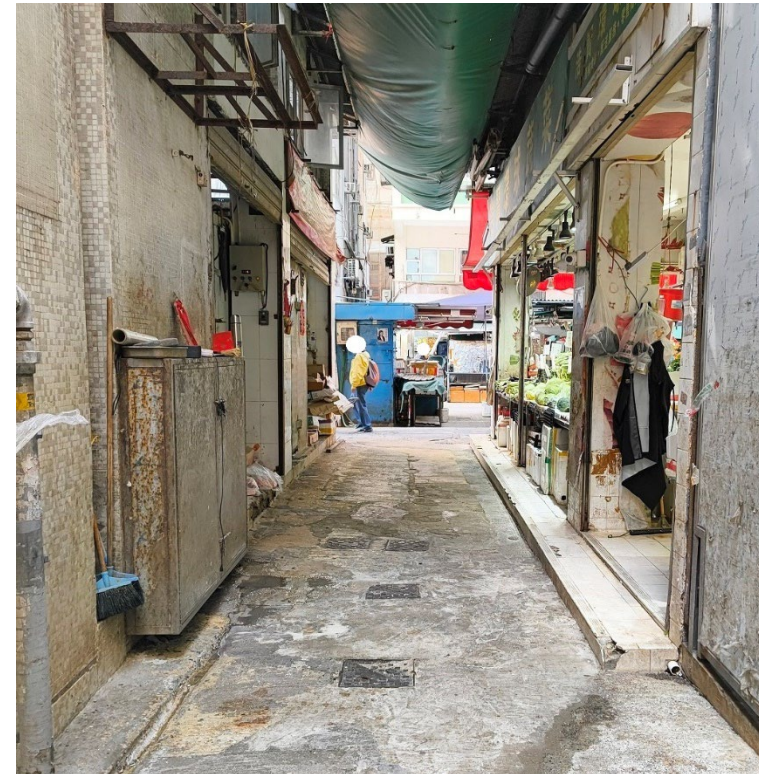

Serial no.	BS-000066
District	Eastern
Address	Rear lane of 335-391 King's Road, North Point
Key issue(s)	Rear lane hygiene problem

Before

After (Photo(s) taken in February 2025)

Removed from the list of hygiene black spots in March 2025

Serial no.	BS-000069
District	Eastern
Address	Rear lane of 38-46 Kam Wa Street, Shau Kei Wan
Key issue(s)	Rear lane hygiene problem

Before

After (Photo(s) taken in February 2025)

Removed from the list of hygiene black spots in March 2025