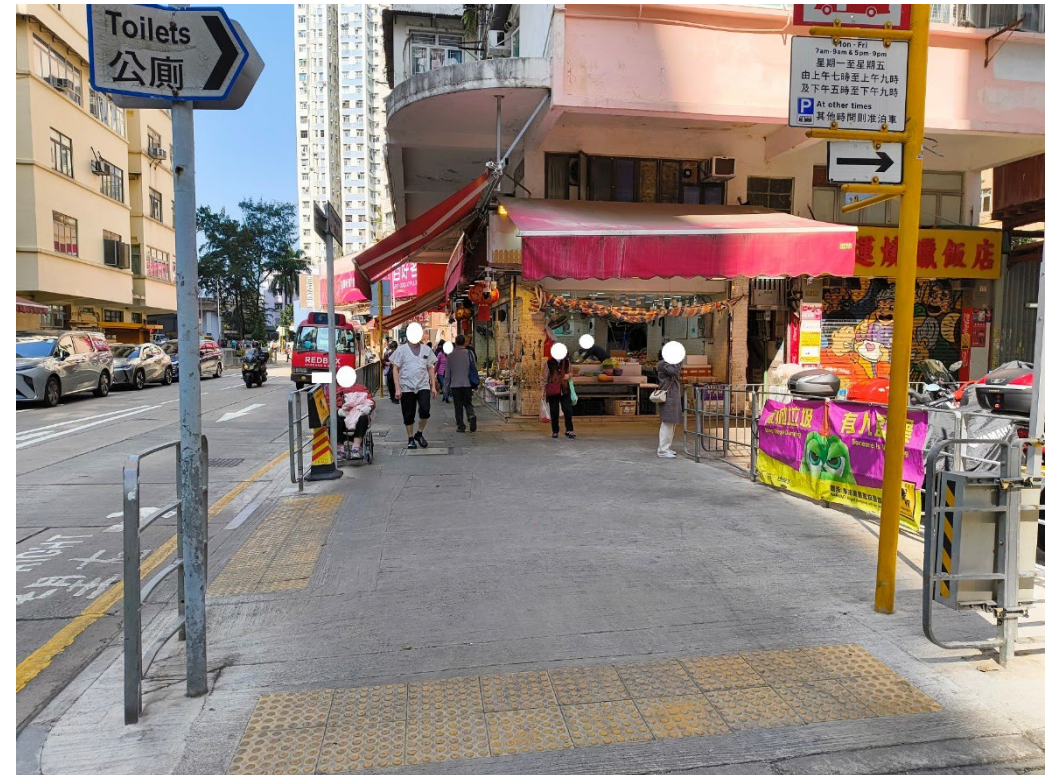

After (Photo(s) taken in February 2025)