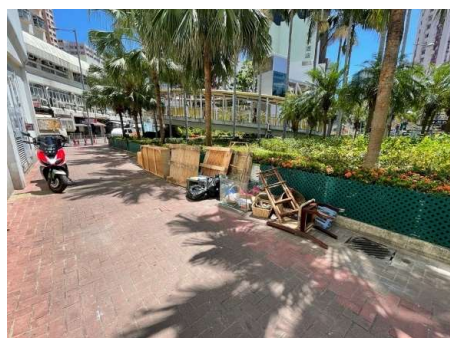

Serial no.	BS-000643
District	Tsuen Wan
Address	Walkway outside Block D, Tsuen Wan Garden (near Tsuen Kwai Street)
Key issue(s)	Disposal of construction waste

Before