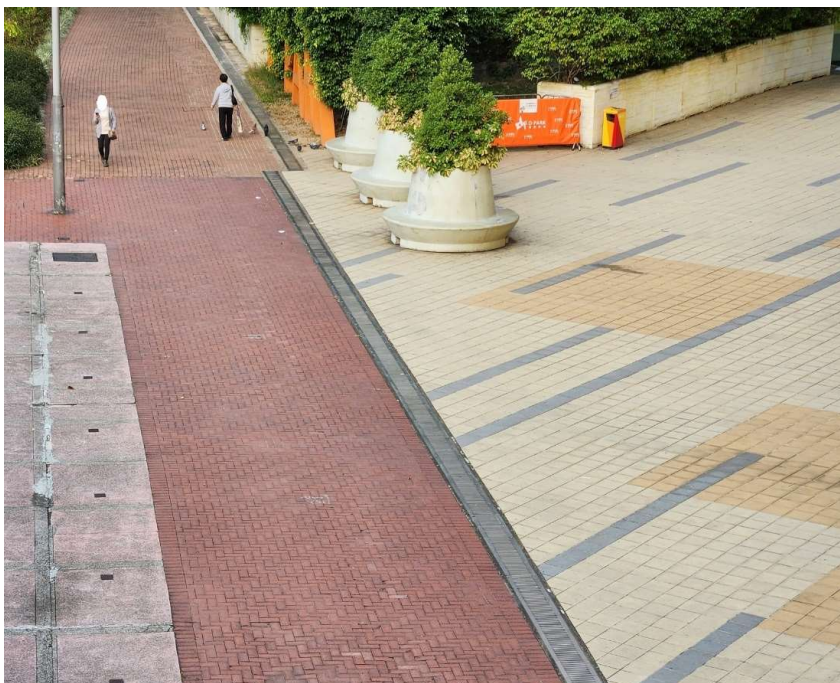

Serial no.	BS-000628
District	Tsuen Wan
Address	Pak Wan, Ma Wan
Key issue(s)	Refuse on beaches

Before

After (Photo(s) taken in February 2025)

Removed from the list of hygiene black spots in March 2025

Serial no.	BS-000629
District	Tsuen Wan
Address	Walkway outside and opposite to Tsuen Wan Fire Station, Castle Peak Road - Tsuen Wan
Key issue(s)	Congregation of wild birds and environmental hygiene problems

Before

After (Photo(s) taken in February 2025)

Removed from the list of hygiene black spots in March 2025

Serial no.	BS-000630
District	Tsuen Wan
Address	Beaches at 12 1/2 milestone, Castle Peak Road - Sham Tseng and 14 milestone (Dragon Beach)
Key issue(s)	Marine refuse at foreshore waters

Before

After (Photo(s) taken in February 2025)

Removed from the list of hygiene black spots in March 2025

Serial no.	BS-000631
District	Tsuen Wan
Address	Entrance of Sham Tseng East Village
Key issue(s)	Environmental hygiene problem