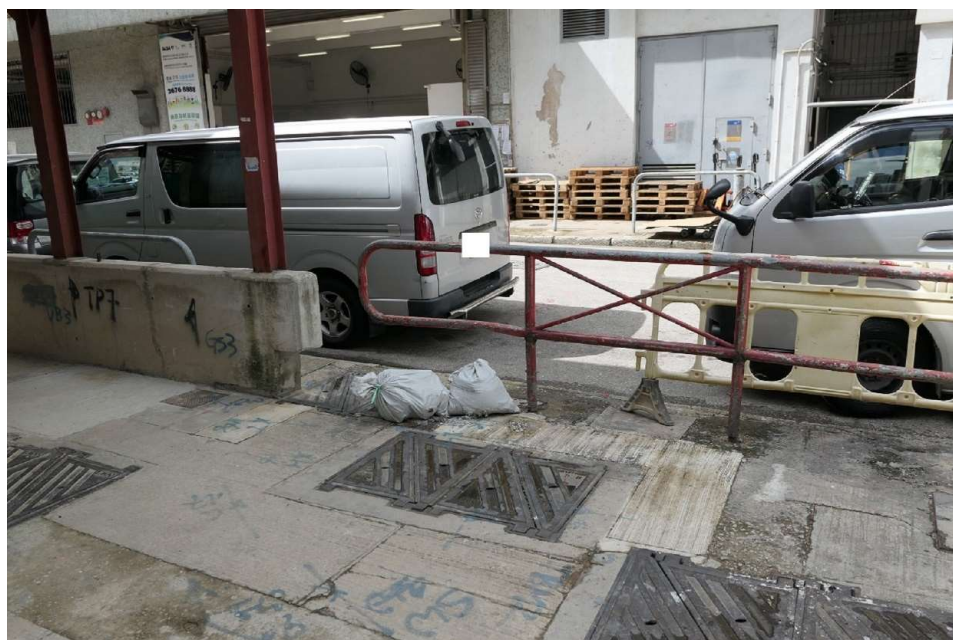

Serial no.	BS-000642
District	Tsuen Wan
Address	Wang Wo Tsai Street
Key issue(s)	Disposal of construction waste

Before