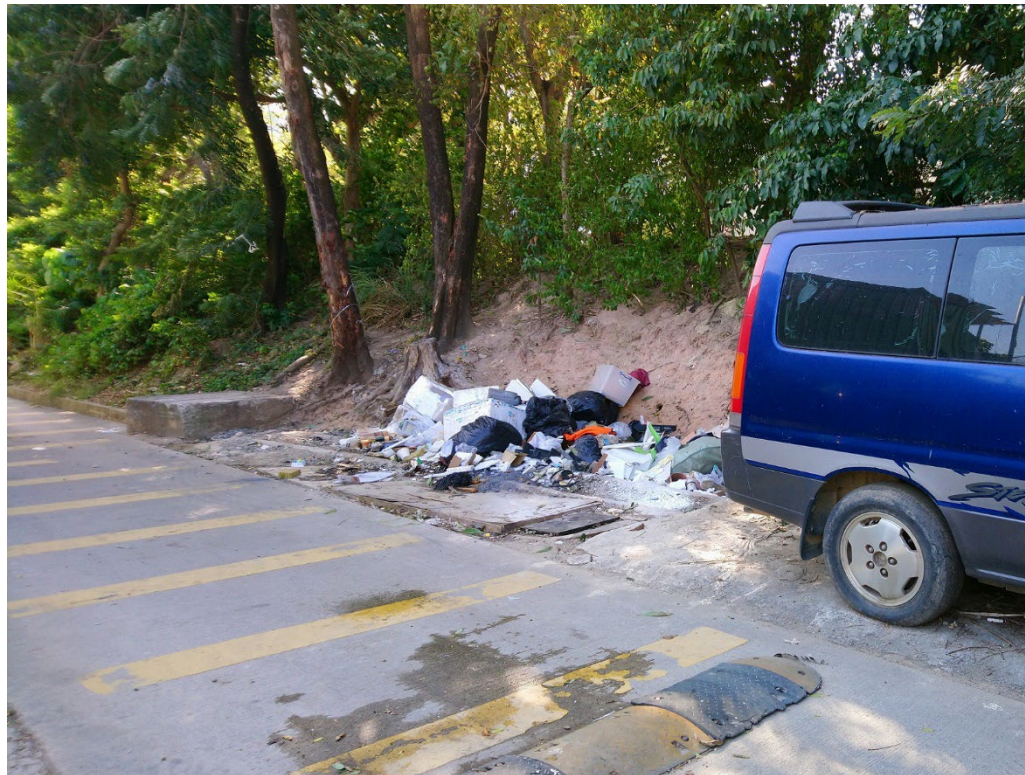

Serial no.	BS-000410
District	North
Address	Vicinity of lamp post no. VD3055, Tin Ping Shan Tsuen
Key issue(s)	Illegal refuse deposit

Before