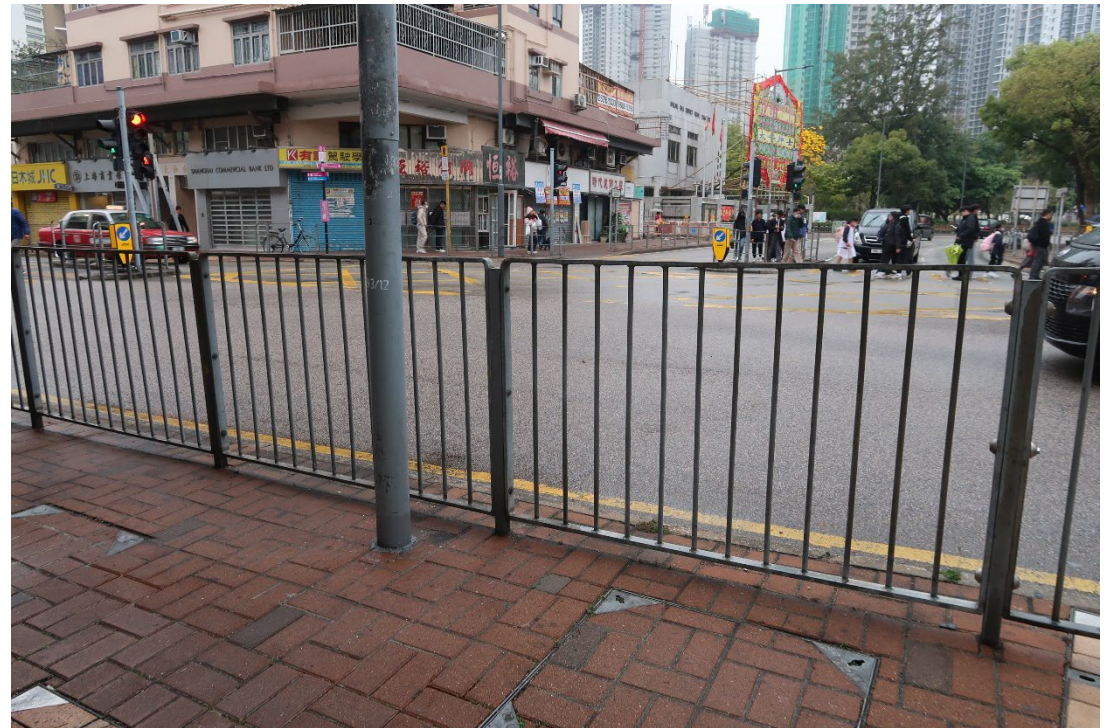

After (Photo(s) taken in February 2025)